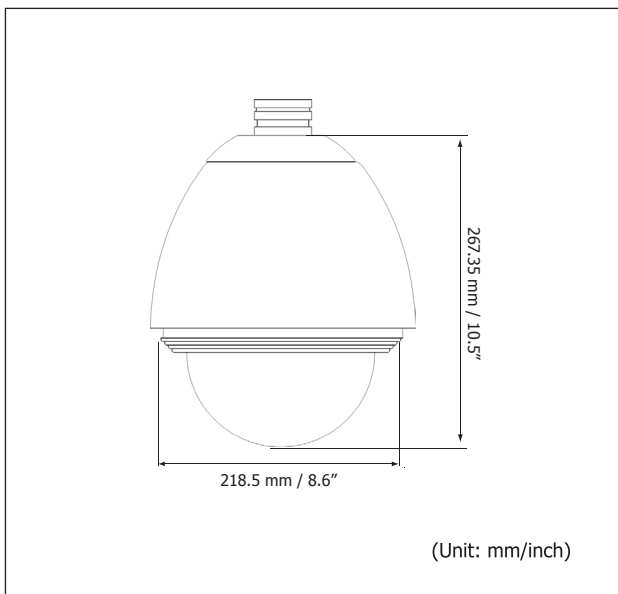

EPTZ900

Outdoor Weatherproof PTZ with 18x Optical Zoom

Features

- 1/4" Sony Interline Transfer Super HAD CCD with 460 TVL of horizontal resolution
- Auto Pan/Tilt/Zoom function
- 192 preset positions available
- 16 cruise tours can be set (each tour contains up to 16 positions)
- Up to 256 speed domes can be supported on the R S-485 bus
- 4 alarm inputs, 1 alarm output
- Auto iris adjusts the monitoring image to the best brightness
- Integrated privacy zone masking feature
- Built-in heater and fan to tolerate low temperatures
- Weatherproof IP66 rated to withstand all weather conditions

Dimensions

Specifications

Image Device	1/4" Sony Interline Transfer Super HAD CCD
Zoom Ratio	18x Optical, 12x Digital
Lens	f=4.1mm (Wide) ~ 73.8mm (tele)
Horizontal Resolution	460 TVL
Video Format	510 x 492 (NTSC) / 500 x 582 (PAL)
Video Output	BNC 1.0Vp-p, 75ohm
S/N Ratio	Over 50dB
Iris	Auto/Manual
Focus	Auto/Manual
Backlight Comp.	OSD Setting
Auto Gain Control	OSD Setting
Auto White Balance	Yes
Gamma Correction	0.45
Sync. Mode	Internal/Line Lock
Fan/Heater	Yes/Yes, automatic
Receiver	Built-in
Motor	Stepping Motor
Sensitivity	1.0 Lux/F=1.4
Preset	128 Preset Points
Cruise Tour	8 groups (16 preset positions per group)
Built-in Protocols	EverFocus, Pelco-D, Pelco-P, Samsung
Auto Flip	180° rotation
Preset Speed	280°/second
Pan Rotation Range	360° continuous
Tilt Range	90°
Communication	Standard RS-485 interface
Operating Temp.	-40°C ~ 60°C / -40°F ~ 140°F
Weatherproof	IP66 rated
Power Supply	24VAC
Power Consumption	70W (w/heater), 18W (w/out heater)
Dimensions (W x H x D)	218.5 x 267.35 x 220 mm / 8.6" x 10.5" x 8.7"
Weight	4.2 kg / 9.25 lbs

Ordering Information

- **EPTZ900:** 1/4" Outdoor Weatherproof PTZ, 18x Zoom, 460 TVL with Heater