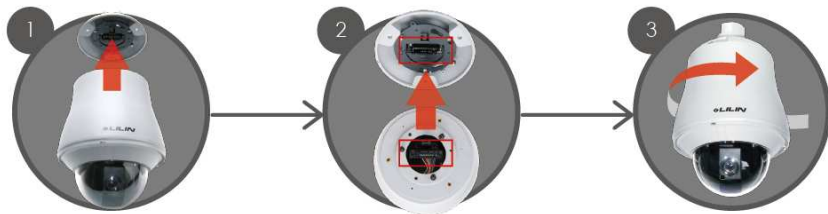

### • 35X Outdoor Day & Night Super High Resolution Fast Dome Camera

The new LILIN PIH-7535DH series *Outdoor Day & Night Super High Resolution Fast Dome Camera* integrates a weatherproof housing, 360° high-speed pan and tilt base, and 35x optical zoom lens, this camera can identify distant subject. Up to 255 arbitrary positions can be preset and such preset positions can be instantaneously repeated. Moreover, Horizontal resolution is also significantly higher, 520 lines (typical) in color or 580 lines in Mono. Its also provides images stay clear during night time and sharp in lighting as low as 0.1 lux (in color) and 0.01 lux (in Mono) with ICR Day & Night feature. Its 0.15°/sec. slow speed fine control and powerful zoom let you zoom in smoothly on your subject. In addition, PIH-7535DH series provides premium features such as 128 presets, 8 privacy zone, ensuring the data protection and security requirement. Because the camera is integrated with an outdoor-use housing and a built-in fan heater, it can be freely used outdoors as well.

8 Language OSD

35X Optical Zoom Lens

Day & Night

Easy Installation (Only for AC 24V Model)